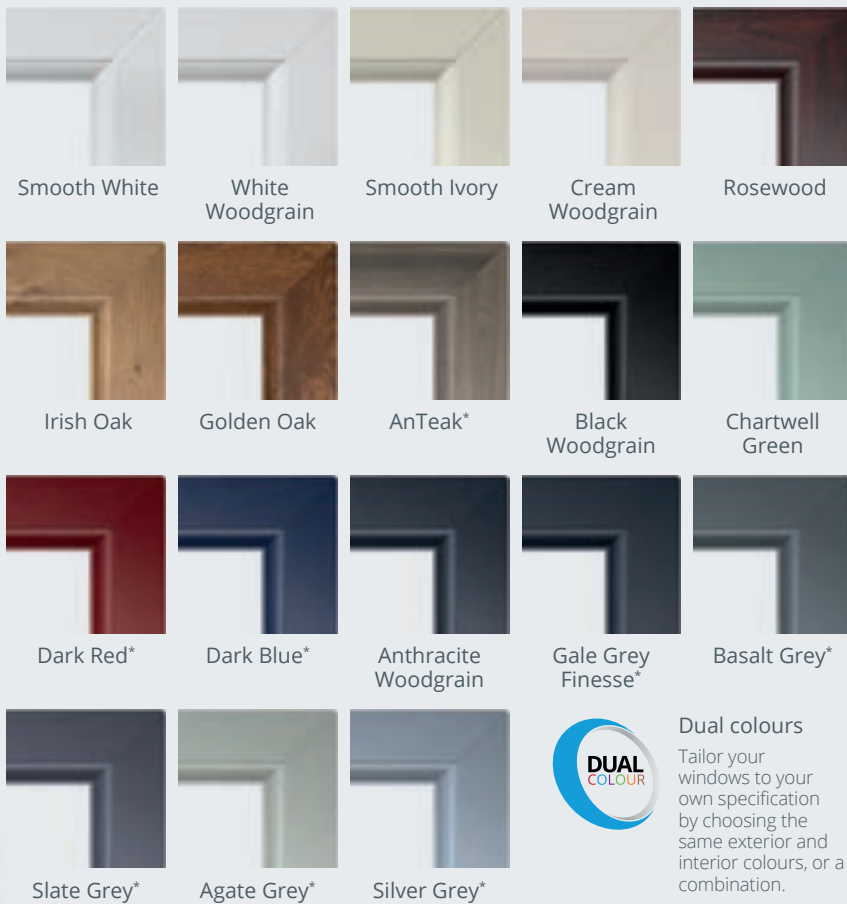

*Longer lead times required